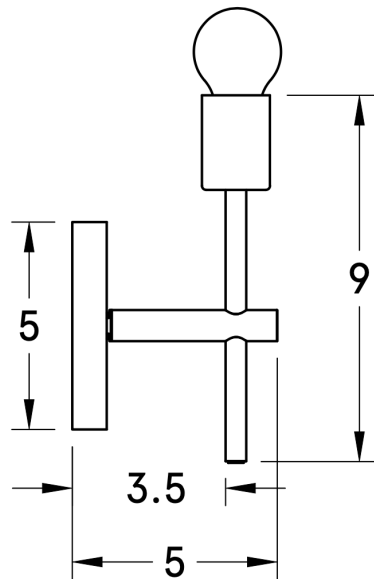

WORLEY'S

LIGHTING

Blue Ridge Single Sconce

WS-BRS1-014

OVERVIEW

Featuring an updated, classic silhouette, this light is well suited for any room. Choose from our pallet of material combinations to customize this versatile wall sconce for your space.

Certifications	UL and cUL damp locations
Lamping	(1) E26, 60W, Bulb not included
Mounting	4", Universal
Lead Time	2-3 weeks
Dimensions	5" x 5" x 9"

WORLEYSLIGHTING.COM
TRADE@WORLEYSLIGHTING.COM

DIMENSIONS

Overall	5" depth, 5" width, 9" height without bulb
Canopy	5" diameter .75" depth
Clearance	3.5
Materials	Wood, Brass or powder coated steel and aluminum
Weight	1.0 LBS

FINISHES

Our fixtures come in a variety of wood, metal, porcelain, linen and glass finishes. To discover what finishes are available for this fixture, click the link below or visit the product page on worleyslighting.com.