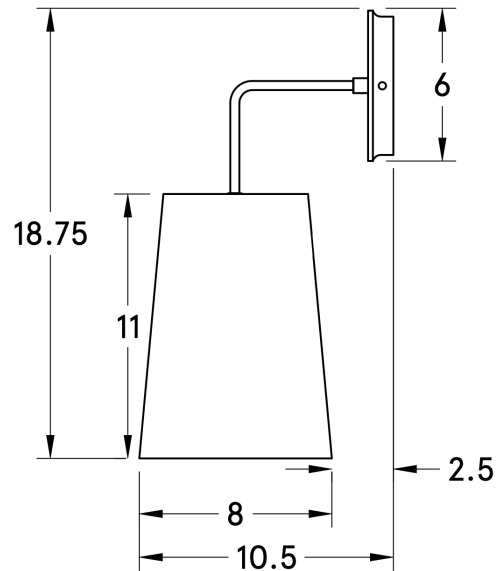

### OVERVIEW

A functional wall sconce with a substantial, crisp linen shade and round wooden canopy. Perfect for adding soft ambient light to any space.

<b>Certifications</b>	UL and cUL damp locations
<b>Lamping</b>	(1) E26, 60W, Bulb not included
<b>Mounting</b>	4", Universal
<b>Lead Time</b>	2-3 weeks
<b>Dimensions</b>	10.5" x 8" x 18.75"
<b>As Shown</b>	Cornsilk, Classic Brass, Natural Linen

## DIMENSIONS

<b>Overall</b>	10.5" depth, 8" width, 18.5" height
<b>Canopy</b>	6" diameter, 1" depth
<b>Shade</b>	11" height, 8" width
<b>Materials</b>	Wood, Brass or powder coated steel and aluminum, Linen