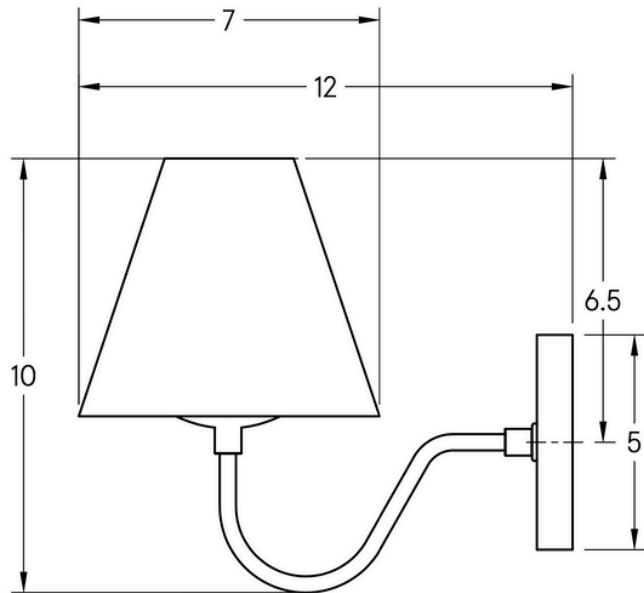

WORLEY'S
LIGHTING

Bellamy Sconce

WS-BELL-011

OVERVIEW

Certifications	UL and cUL damp locations
Lamping	(1) E26, 60W, Bulb not included
Mounting	4", Universal
Lead Time	2-3 weeks
Dimensions	12" x 7" x 10"
As Shown	Walnut, Matte Black, White Linen

WORLEYSLIGHTING.COM
TRADE@WORLEYSLIGHTING.COM

DIMENSIONS

Overall	12" depth, 7" width, 10" height
Canopy	5" diameter .75" depth
Shade	3-7" diameter, 6.5" height
Materials	Wood, Brass or powder coated steel and aluminum, Linen