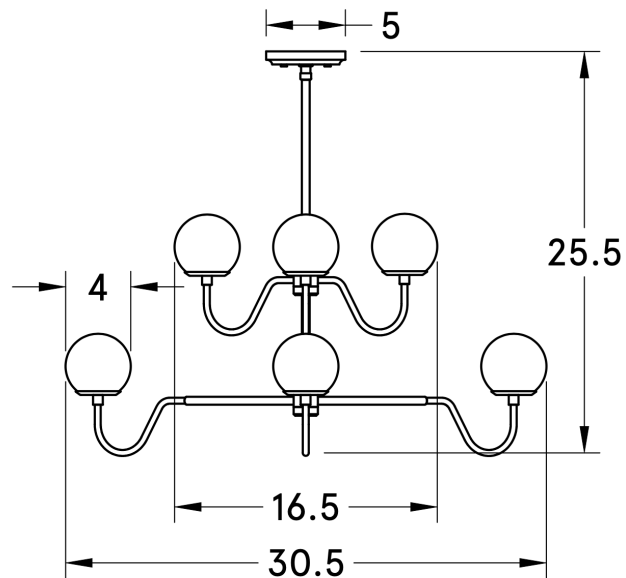

WORLEY'S

LIGHTING

Bellamy Globe Chandelier

CH-BELG-045

OVERVIEW

Download Spec Sheet This light features 6 matte, opal glass globes, a traditional silhouette and a striking wooden backplate. The petite, glass globes are matte finished, opal glass for soft, diffused light. The Bellamy Chandelier is designed and built at our studio in South Carolina.

Certifications	UL and cUL damp locations
Lamping	(6) E26, 550 Lumens, Bulbs included
Mounting	4", Universal
Lead Time	2-3 weeks
Dimensions	30.5" depth, 30.5" width, 25.5" height
As Shown	White Oak, Coated Bronze

WORLEYSLIGHTING.COM
TRADE@WORLEYSLIGHTING.COM

DIMENSIONS

Overall	30.5" depth, 30.5" width, 25.5" height
Canopy	5" diameter .75" depth
Shade	4" diameter
Materials	Wood, Brass or powder coated steel and aluminum, glass
Weight	15.5lbs
Origin	Made in USA of U.S. and imported parts