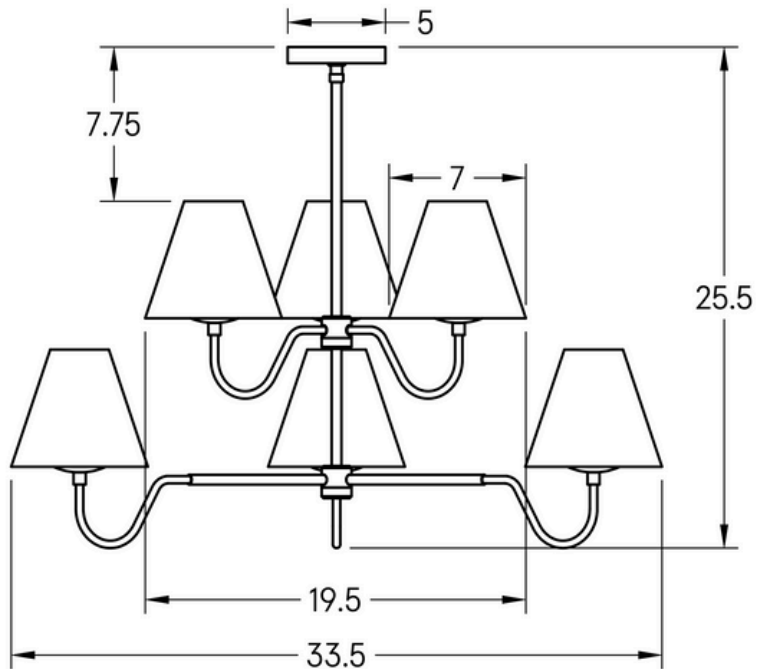

### OVERVIEW

<b>Certifications</b>	UL and cUL damp locations
<b>Lamping</b>	(6) E26, 60W, Bulbs not included
<b>Mounting</b>	4", Universal
<b>Lead Time</b>	2-3 weeks
<b>Dimensions</b>	33.5" x 19.5" x 25.5"
<b>As Shown</b>	Charcoal Oak, Classic Brass, White Linen

## DIMENSIONS

<b>Overall</b>	33.5" diameter (bottom tier), 19.5" diameter (top tier), 25.5" height
<b>Canopy</b>	5" diameter .75" depth
<b>Shade</b>	3-7" diameter, 6.5" height
<b>Down Rod</b>	7.75"
<b>Materials</b>	Wood, Brass or powder coated steel and aluminum, Linen