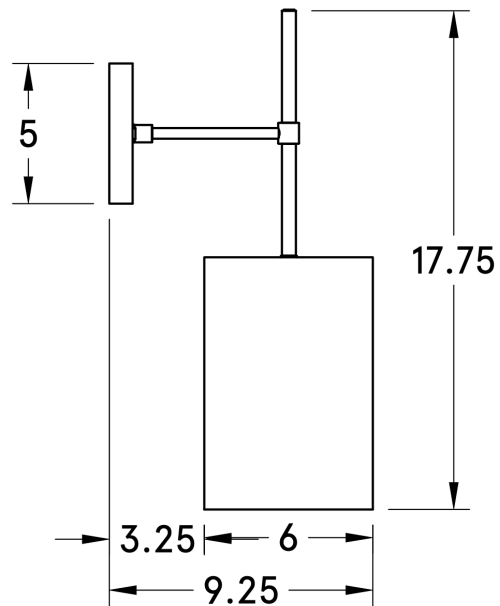

Certifications	UL and cUL damp locations
Lamping	(1) E26, 60W, Bulbs not included
Mounting	4", Universal
Lead Time	2-3 weeks
Dimensions	9.25" depth, 6" width, 17.75" height
As Shown	Walnut, Flat Brass, Sage Linen

WORLEYSLIGHTING.COM
TRADE@WORLEYSLIGHTING.COM

DIMENSIONS

Overall	9.25" depth, 6" width, 17.75" height
Canopy	5" diameter .75" depth
Shade	6" diameter, 9" height
Clearance	3.25"
Materials	Wood, Brass or powder coated steel and aluminum, Linen
Weight	1.6 LBS