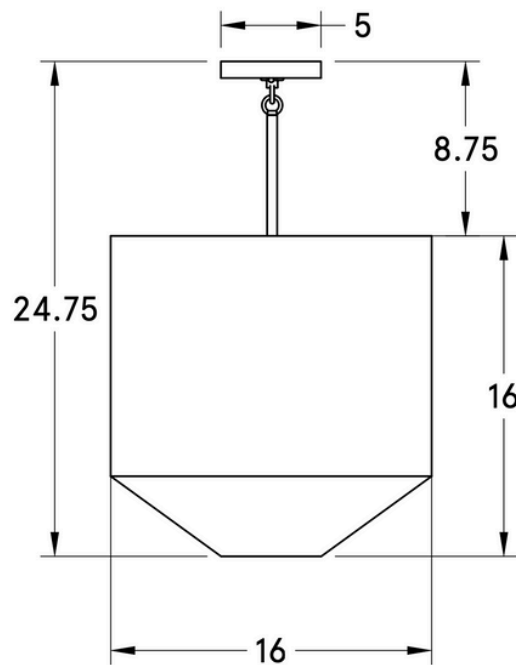

<b>Certifications</b>	UL and cUL damp locations
<b>Lamping</b>	(1) E26, 60W, Bulb not included
<b>Mounting</b>	4", Universal
<b>Lead Time</b>	2-3 weeks
<b>Dimensions</b>	16" depth, 16" width, 24.75" height
<b>As Shown</b>	Cornsilk Oak, Classic Brass

## DIMENSIONS

<b>Overall</b>	16" depth, 16" width, 24.75" height
<b>Canopy</b>	5" diameter .75" depth
<b>Shade</b>	16" diameter x 16" height
<b>Clearance</b>	8.75"
<b>Materials</b>	wood, brass or powder coated steel and aluminum, Linen
<b>Origin</b>	Made in USA of U.S. and imported parts