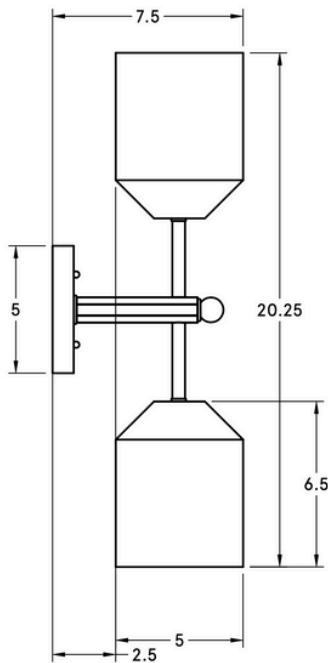

WORLEY'S

LIGHTING

Beacon Double Sconce

WS-BDS-096

OVERVIEW

A striking and elegant wall sconce featuring oatmeal linen, lantern inspired shades for a diffused glow. Its clean lines makes it well suited for spaces ranging from traditional to modern.

Certifications	UL and cUL damp locations
Lamping	(2) E26, 60W, Bulbs not included
Mounting	4", Universal
Lead Time	2-3 weeks
Dimensions	7.5" depth 5" width, 20.25" height
As Shown	Cornsilk Oak, Coated Bronze

WORLEYSLIGHTING.COM
TRADE@WORLEYSLIGHTING.COM

DIMENSIONS

Overall	7.5" depth 5" width, 20.25" height
Canopy	5" diameter .75" depth
Shade	5" diameter, 6.5" height
Clearance	2.5"
Materials	wood, brass or powder coated steel and aluminum, linen
Origin	Made in USA of U.S. and imported parts