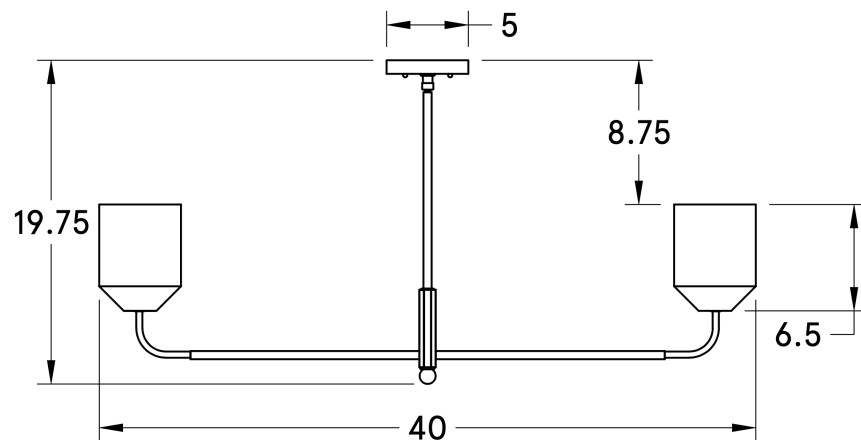

DIMENSIONS

Overall	16" depth, 40" width, 19.75" height
Canopy	5" diameter .75" depth
Shade	7" diameter x 6.5" height
Clearance	8.75"
Materials	wood, brass or powder coated steel and aluminum, Linen
Origin	Made in USA of U.S. and imported parts

FINISHES

Our fixtures come in a variety of wood, metal, porcelain, linen and glass finishes. To discover what finishes are available for this fixture, click the link below or visit the product page on worleyslighting.com.

BEACON DOUBLE PENDANT FINISH OPTIONS

Finish samples are available at worleyslighting.com/finishes. For pricing and purchasing, please visit worleyslighting.com or contact us with further questions.