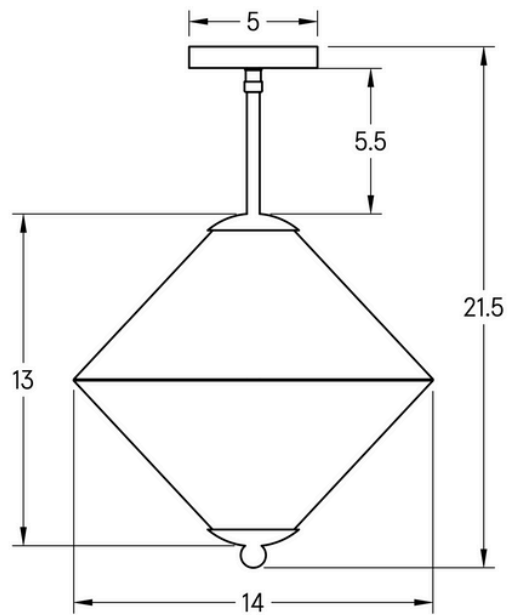

Certifications	UL and cUL damp locations
Lamping	(3) E26, 60W, Bulbs not included
Mounting	4", Universal
Lead Time	2-3 weeks
Dimensions	14" x 14" x 21.5"
As Shown	Chocolate Oak, Classic Brass, Parchment Linen

WORLEYSLIGHTING.COM
TRADE@WORLEYSLIGHTING.COM

DIMENSIONS

Overall	14" depth, 14" width, 21.5" height
Canopy	5" diameter .75" depth
Shade	14" diameter, 12" height
Down Rod	5.5"
Materials	Wood, Brass or powder coated steel and aluminum, Linen