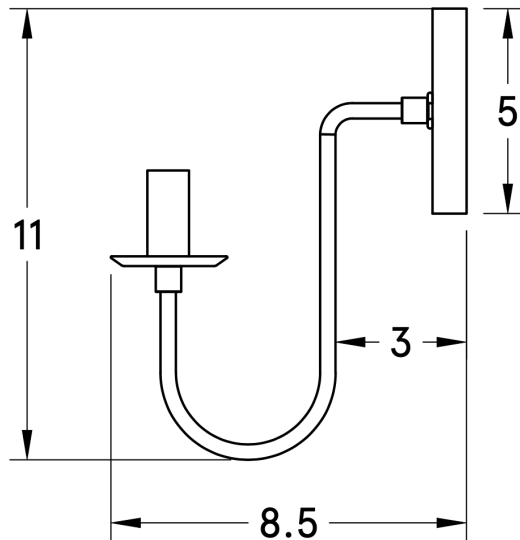

### OVERVIEW

Download Spec Sheet With its timeless, modern style, it will read well in any room.

<b>Certifications</b>	UL and cUL damp locations
<b>Lamping</b>	(1) E12, 60W MAX, Bulb not included
<b>Mounting</b>	4", Universal
<b>Lead Time</b>	2-3 weeks
<b>Dimensions</b>	8.5" depth, 5" width, 11" height
<b>As Shown</b>	Cornsilk Oak, Classic Brass

## DIMENSIONS

Overall	8.5" depth, 5" width, 11" height
Canopy	5" diameter .75" depth
Materials	wood, brass or powder coated steel
Weight	1.0 LBS