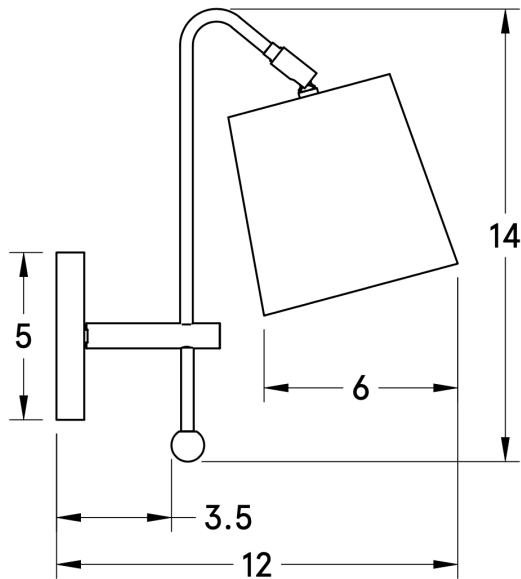

Certifications	UL and cUL damp locations
Lamping	(1) E26, 60W, Bulb not included
Mounting	4", Universal
Lead Time	2-3 weeks
Dimensions	12" x 6" x 14"
As Shown	Walnut, Oxidized Brass, Sage Linen

WORLEYSLIGHTING.COM
TRADE@WORLEYSLIGHTING.COM

DIMENSIONS

Overall	12" depth, 6" width, 14" height
Canopy	5" diameter .75" depth
Shade	5-6" diameter, 6" height
Rotation	Adjustable swivel at shade
Clearance	3.5"
Materials	Wood, Brass or powder coated steel and aluminum, Linen
Weight	