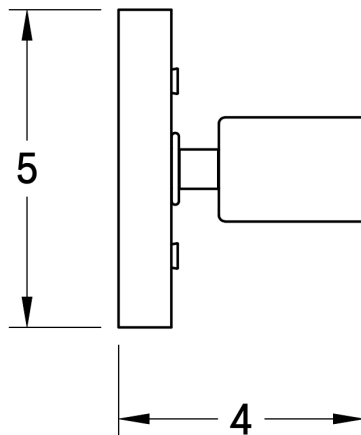

WORLEY'S

LIGHTING

Atom Sconce

WS-ATOM-07

OVERVIEW

A compact, utilitarian wall sconce that cradles a bare bulb. Its handcrafted wooden canopy adds interest to its minimalist form.

Certifications	UL and cUL damp locations
Lamping	(1) E26, 60W, Bulb not included
Mounting	4", Universal
Lead Time	2-3 weeks
Dimensions	4" x 5" x 5"
As Shown	White Oak, Antique Brass

WORLEYSLIGHTING.COM
TRADE@WORLEYSLIGHTING.COM

DIMENSIONS

Overall	4" depth, 5" width, 5" height
Canopy	5" diameter .75" depth
Materials	wood, brass or powder coated steel
Weight	1.0 LBS

FINISHES

Our fixtures come in a variety of wood, metal, porcelain, linen and glass finishes. To discover what finishes are available for this fixture, click the link below or visit the product page on worleyslighting.com.