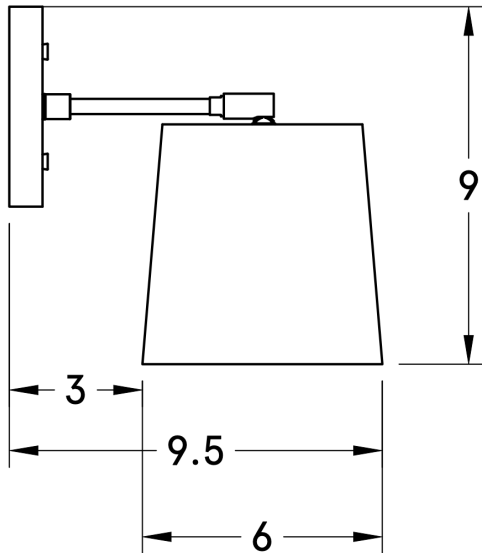

### OVERVIEW

A subdued yet elegant wall sconce featuring a crisp linen shade for a diffused glow. It's simple design makes it well suited for spaces ranging from traditional to modern.

<b>Certifications</b>	UL and cUL damp locations
<b>Lamping</b>	(1) E26, 60W, Bulb not included
<b>Mounting</b>	4", Universal
<b>Lead Time</b>	2-3 weeks
<b>Dimensions</b>	9.5" depth, 6" width, 9" height
<b>As Shown</b>	Cornsilk Oak, Classic Brass, Sage Linen

## DIMENSIONS

Overall	9.5" depth, 6" width, 9" height
Canopy	5" diameter .75" depth
Shade	6" diameter, 6" height
Rotation	Adjustable swivel at shade
Clearance	3
Weight	1.2 LBS
M:	