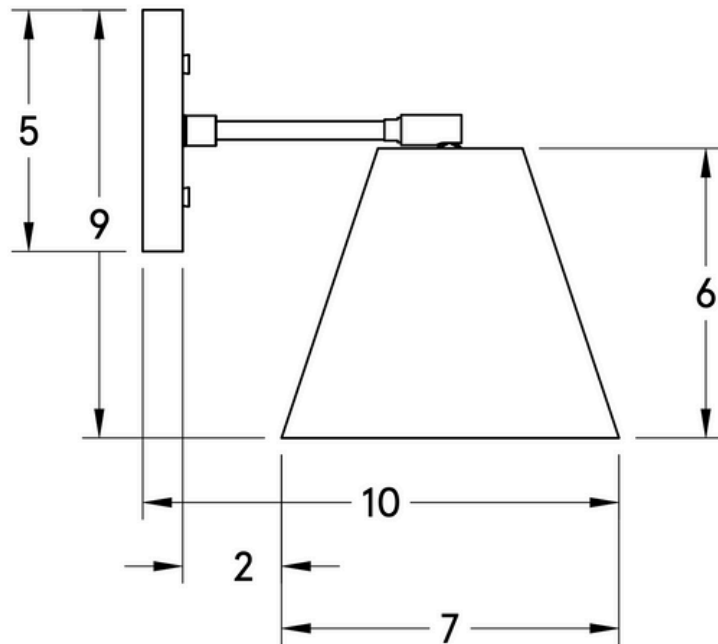

Certifications	UL and cUL damp locations
Lamping	(1) E26, 60W, Bulb not included
Mounting	4", Universal
Lead Time	2-3 weeks
Dimensions	10" x 7"x 9" height
As Shown	Black Ash, Matte Black, Pleated Shade

WORLEYSLIGHTING.COM
TRADE@WORLEYSLIGHTING.COM

DIMENSIONS

Canopy	5" diameter .75" depth
Shade	5-7" diameter, 6" height
Rotation	Adjustable swivel at shade
Clearance	2"
Materials	wood, brass or powder coated steel, Linen
Weight	