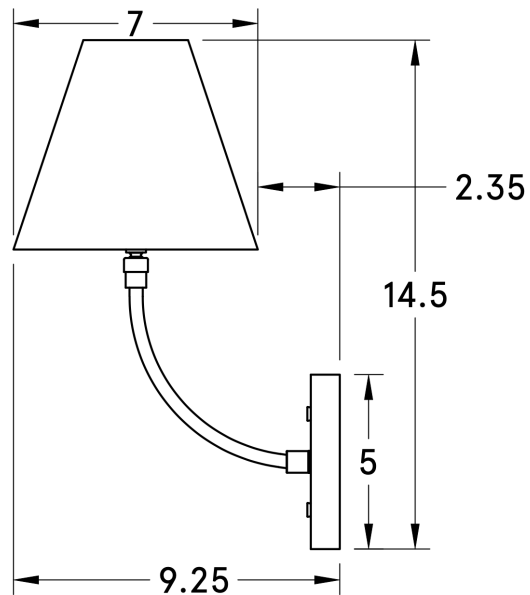

WORLEY'S

LIGHTING

Asheville Sconce

WS-ASHV-004

OVERVIEW

This wall light makes a traditional statement with a modern twist. Featuring a crisp tapered shade, a gracefully rounded arm and perfect proportions, this light is a true updated classic.

Certifications	UL and cUL damp locations
Lamping	(1) E26, 60W, Bulb not included
Mounting	4", Universal
Lead Time	2-3 weeks
Dimensions	9.25" depth, 7" width, 14.5" height
As Shown	Cornsilk Oak, Classic Brass, Black Linen

WORLEYSLIGHTING.COM
TRADE@WORLEYSLIGHTING.COM

DIMENSIONS

Overall	9.25" depth, 7" width, 14.5" height
Canopy	5" diameter .75" depth
Shade	3-7" diameter, 6.5" Height
Clearance	2.35"
Weight	2 LBS
Materials	wood, brass, linen, styrene