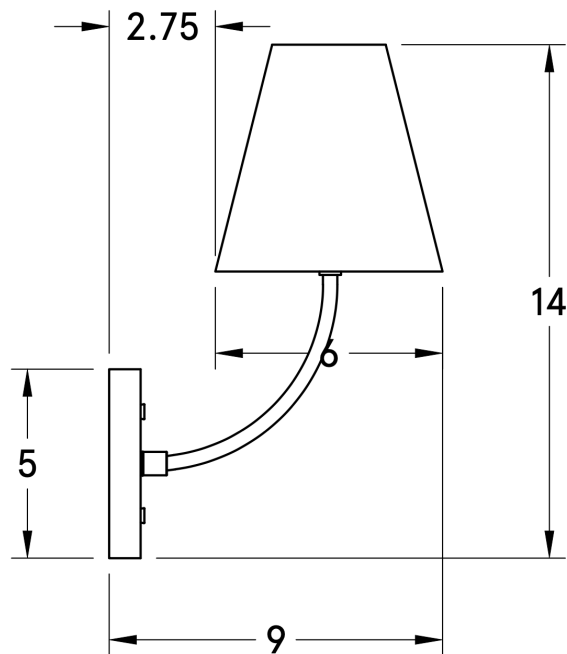

### OVERVIEW

This wall light makes a traditional statement with a modern twist. Featuring a crisp tapered shade, a gracefully rounded arm and perfect proportions, this light is a true updated classic.

<b>Certifications</b>	UL and cUL damp locations
<b>Lamping</b>	(1) E26, 60W, Bulb not included
<b>Mounting</b>	4", Universal
<b>Lead Time</b>	2-3 weeks
<b>Dimensions</b>	9" depth, 6" width, 14" height
<b>As Shown</b>	Cornsilk Oak, Classic Brass, Black Linen

## DIMENSIONS

Overall	9" depth, 6" width, 14" height
Canopy	5" diameter .75" depth
Shade	3-6" diameter, 7" Height
Clearance	2.75
Weight	1.2 LBS
Materials	wood, brass, linen