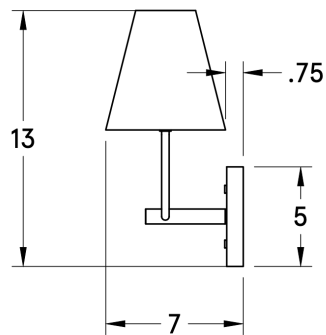

Certifications	UL and cUL damp locations
Lamping	(2) E26, 60W, Bulbs not included
Mounting	4", Universal
Lead Time	2-3 weeks
Dimensions	7" depth x 16.75" width
As Shown	Black Ash, Classic Brass, and White Linen

WORLEYSLIGHTING.COM
TRADE@WORLEYSLIGHTING.COM

DIMENSIONS

Overall	7" depth x 16.75" width
Canopy	5" diameter .75" depth
Shade	3-6" diameter
Weight	2.0 LBS
Materials	wood, brass or powder coated steel and aluminum, linen