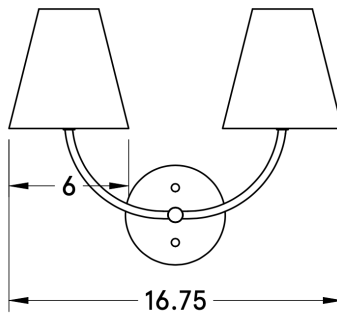

Certifications	UL and cUL damp locations
Lamping	(2) E26, 60W, Bulbs not included
Mounting	4", Universal
Lead Time	2-3 weeks
Dimensions	7" depth x 16.75" width
As Shown	Black Ash, Classic Brass, and White Linen

WORLEYSLIGHTING.COM
TRADE@WORLEYSLIGHTING.COM

DIMENSIONS

Overall	7" depth x 16.75" width
Canopy	5" diameter .75" depth
Shade	3-6" diameter
Weight	2.0 LBS
Materials	wood, brass or powder coated steel and aluminum, linen