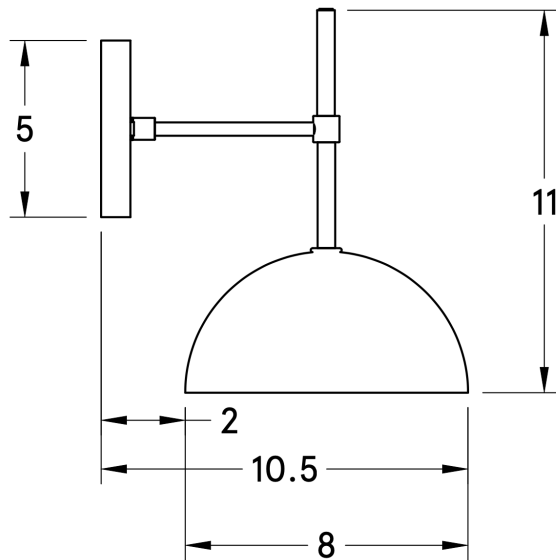

WORLEY'S

LIGHTING

Arc Sconce

WS-ARCS-002

OVERVIEW

A simple and elegant wall sconce, made for spaces ranging from traditional to modern. Its classic style and substantial dome shade will read well in any room.

Certifications	UL and cUL damp locations
Lamping	(1) E26, 60W, Bulb not included
Mounting	4", Universal
Lead Time	2-3 weeks
Dimensions	10.5" depth, 8" width, 11" height
As Shown	Charcoal Oak, Classic Brass, Satin White Shade

WORLEYSLIGHTING.COM
TRADE@WORLEYSLIGHTING.COM

DIMENSIONS

Overall	10.5" depth, 8" width, 11" height
Canopy	5" diameter, .75" depth
Shade	8" diameter, 4" height
Weight	2.1 LBS
Materials	wood, brass or powder coated steel and aluminum
Origin	Made in USA of U.S. and imported parts