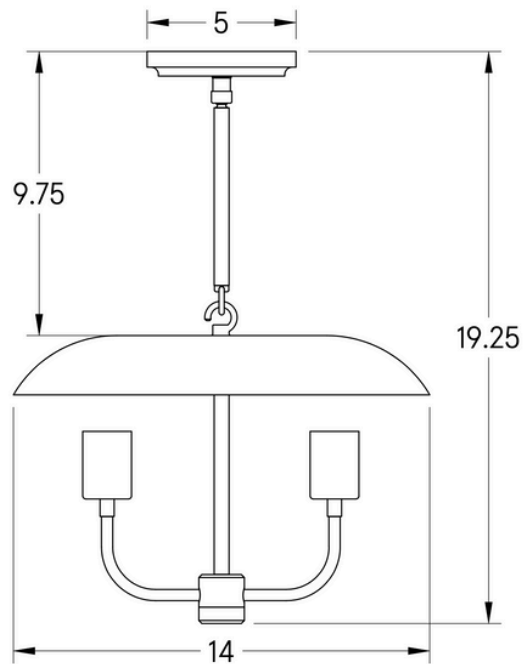

Certifications	UL and cUL damp locations
Lamping	(2) or (4) E26, 60W, Bulbs not included
Mounting	4", Universal
Lead Time	2-3 weeks
Dimensions	14" x 14" x 19.25"
As Shown	Black Ash, Classic Brass

WORLEYSLIGHTING.COM
TRADE@WORLEYSLIGHTING.COM

DIMENSIONS

Overall	14" depth, 14" width, 19.25" height
Canopy	5" diameter .75" depth
Shade	14" diameter
Clearance	9.75"
Materials	wood, brass or powder coated steel and aluminum

FINISHES

Our fixtures come in a variety of wood, metal, porcelain, linen and glass finishes. To discover what finishes are available for this fixture, click the link below or visit the product page on worleyslighting.com.